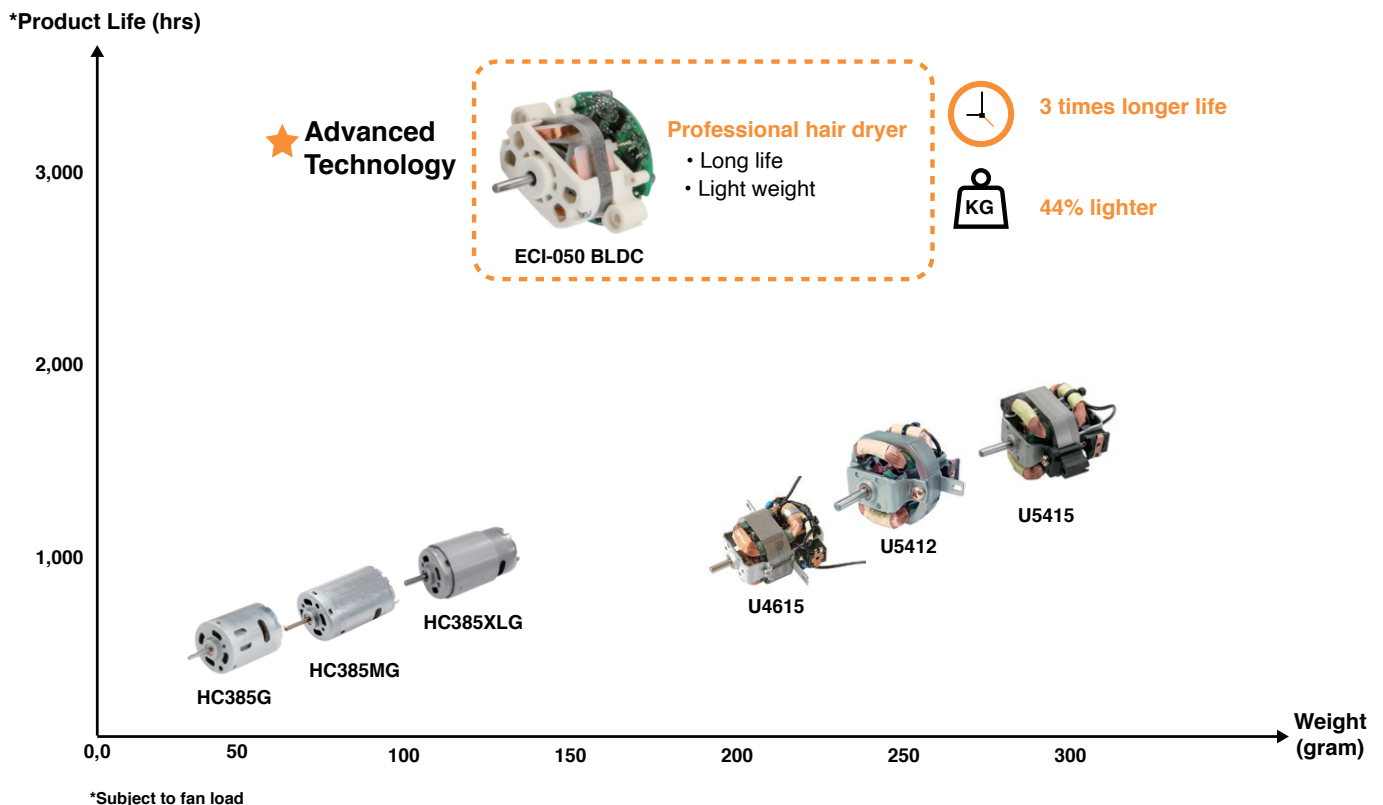

For more information, contact us at sales@johnsonelectric.com
www.johnsonelectric.com