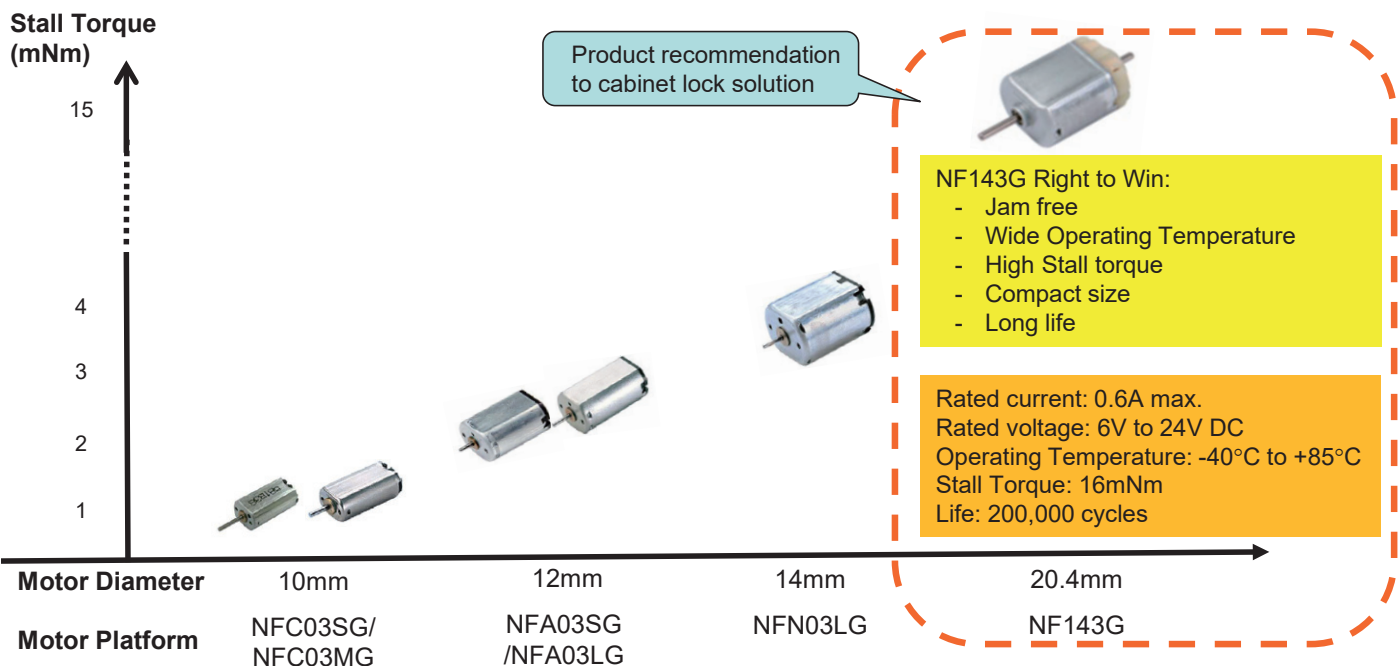

For more information, contact us at sales@johnsonelectric.com
www.johnsonelectric.com