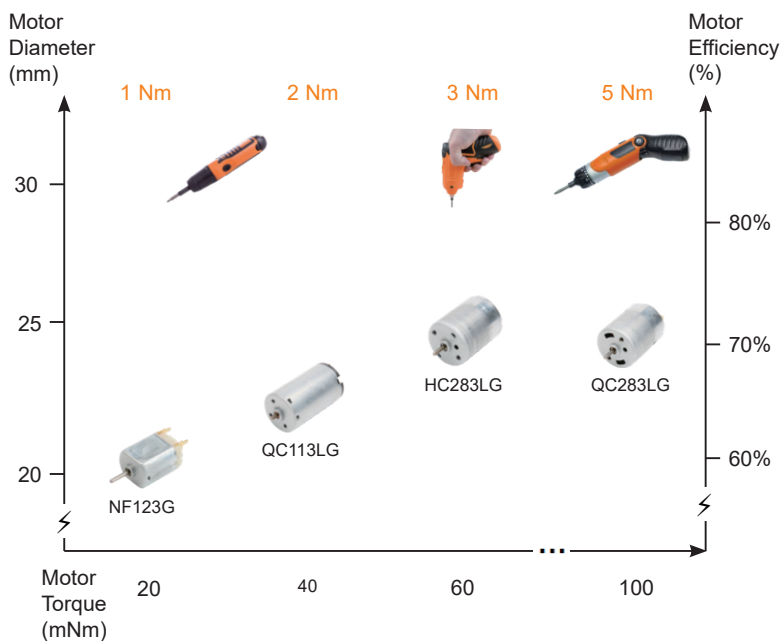

For more information, contact us at sales@johnsonelectric.com
www.johnsonelectric.com