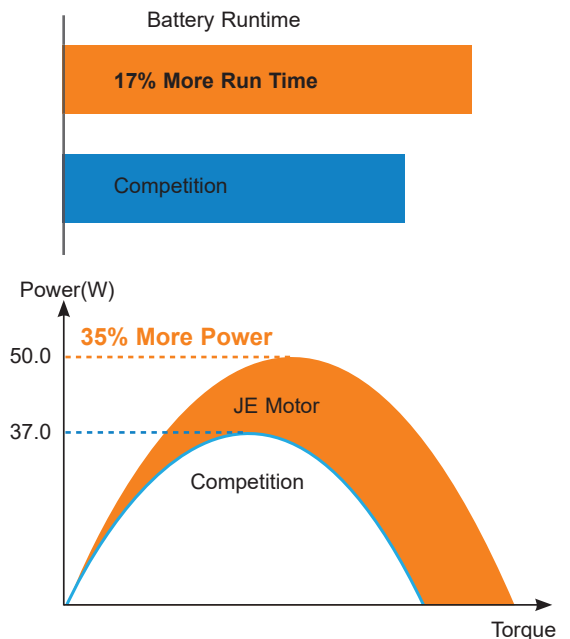

For more information, contact us at sales@johnsonelectric.com
www.johnsonelectric.com