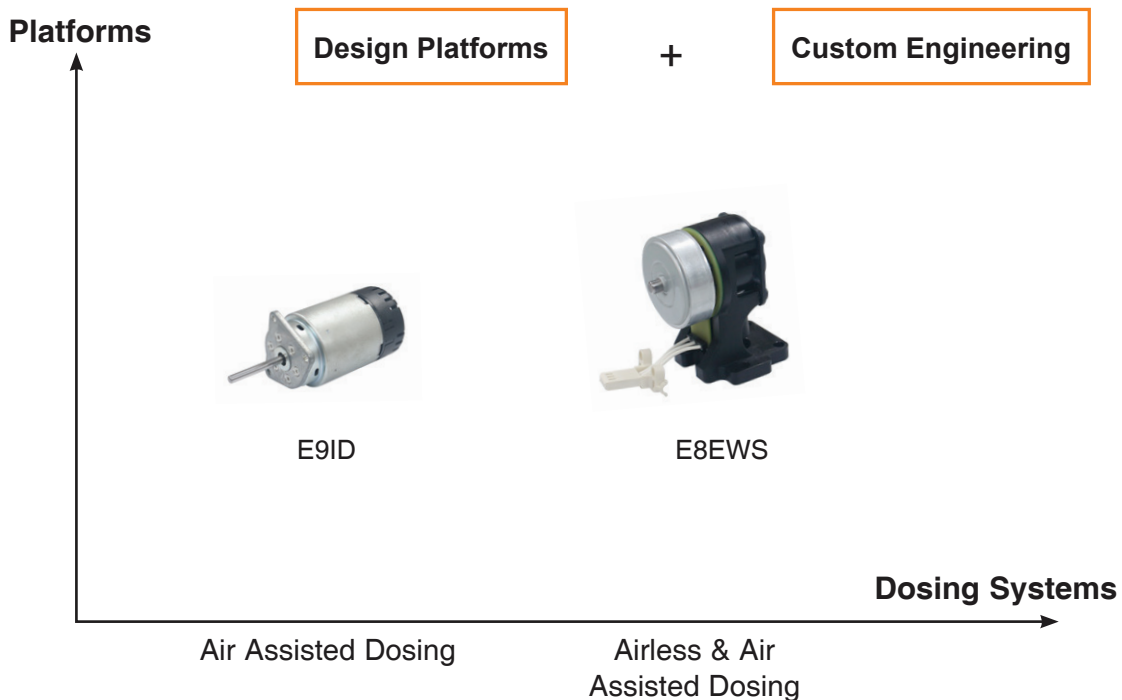

"Technology Leadership"

- Precise motion control for exact dosing
- Intelligent pump pressure control
- Designed for 12 & 24 volt operation
- Long life brushless motor & control subsystem

"The Safe Choice"

- Industry leader in DEF dosing solutions
- Robust design for extreme operation conditions
- Self diagnosis subsystem design
- Global engineering & manufacturing footprint

Dosing Solutions for Diesel Exhaust Fluid (DEF)