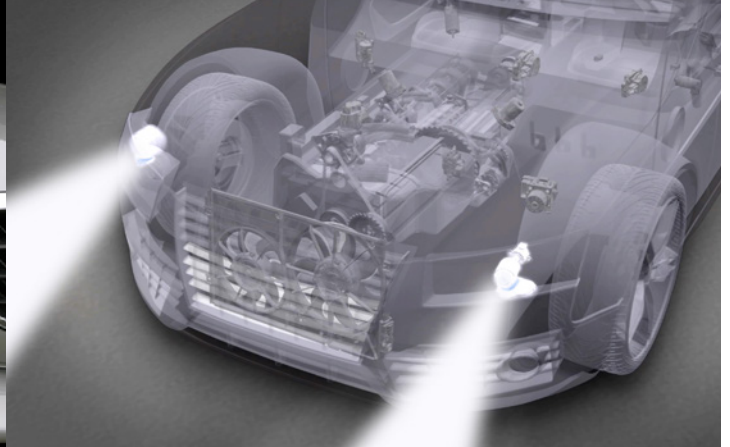

"Technology Leadership"

- Precise actuation for lighting applications
- Optional integrated position feedback
- High loading capacity for heavy lighting modules
- Custom engineered solutions

"The Safe Choice"

- Field proven technologies
- Rigorous application testing
- Fail safe operation
- Global footprint and assurance of supply

Motion & Control Solutions for Lighting Applications

Headlamp Adjusters

- Leveling, bending & adaptive lighting solutions
- High resistance to shock, vibration & temperature
- Long life

LED Lighting

- Actuators & flexible printed circuits
- High vibration & temperature resistance
- Shaped to match vehicle profile

Headlamp Washer Pumps

- Custom flow and pressure
- High efficiency
- Winterized pump design