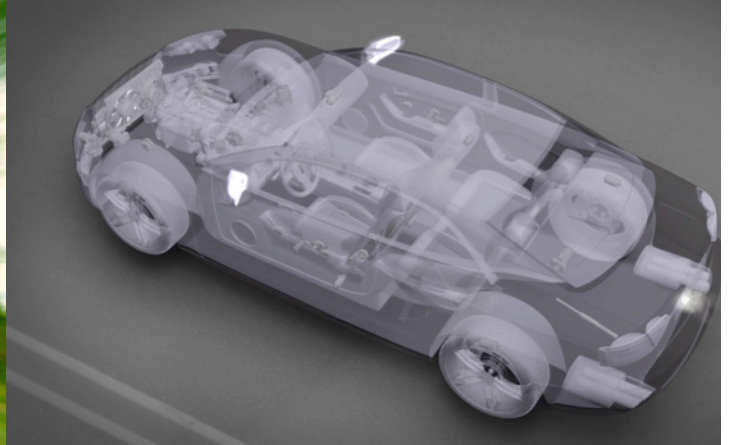

"Technology Leadership"

- Rugged design for reliable performance
- Compact size for small footprint
- Low noise for improved sound quality
- Custom engineered for application requirements

"The Safe Choice"

- Field proven technologies
- Rigorous application testing
- Fail safe operation
- Global footprint and assurance of supply

Motion & Control Solutions for Mirrors

Power Folders

- Compact design
- High reliability
- Long life