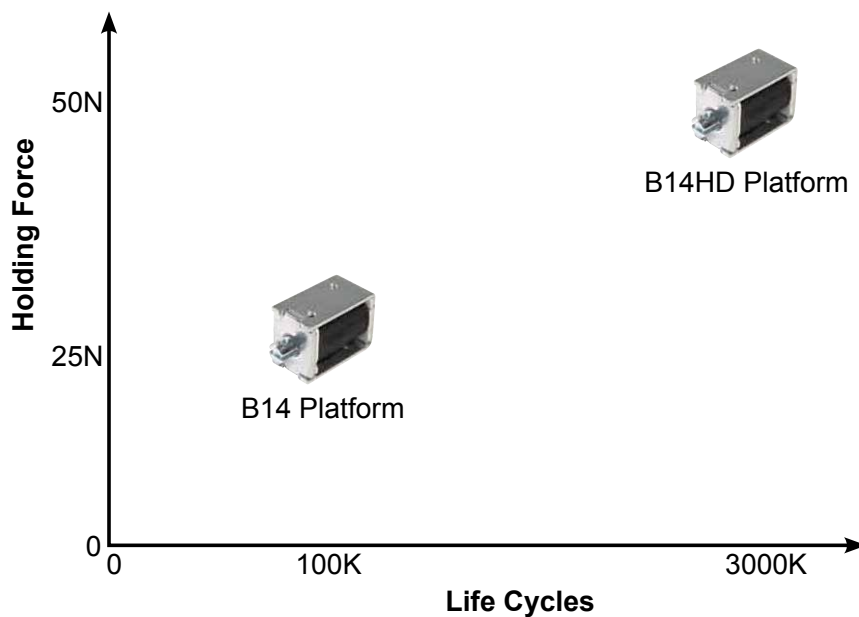

For more information, contact us at sales@johnsonelectric.com
www.johnsonelectric.com