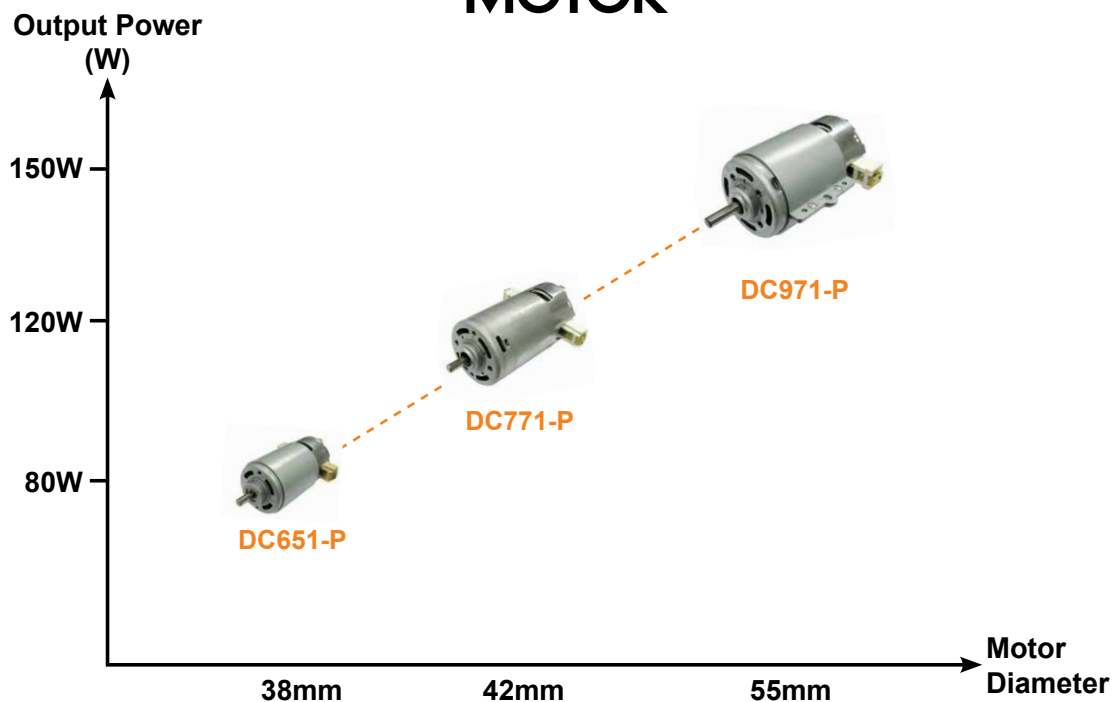

Compact High Power Brush Roll Motor Platforms

JOHNSON MOTOR