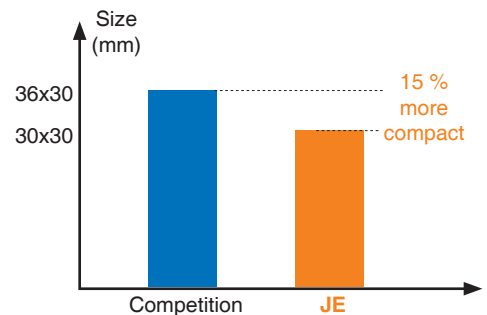

For more information, contact us at sales@johnsonelectric.com
www.johnsonelectric.com