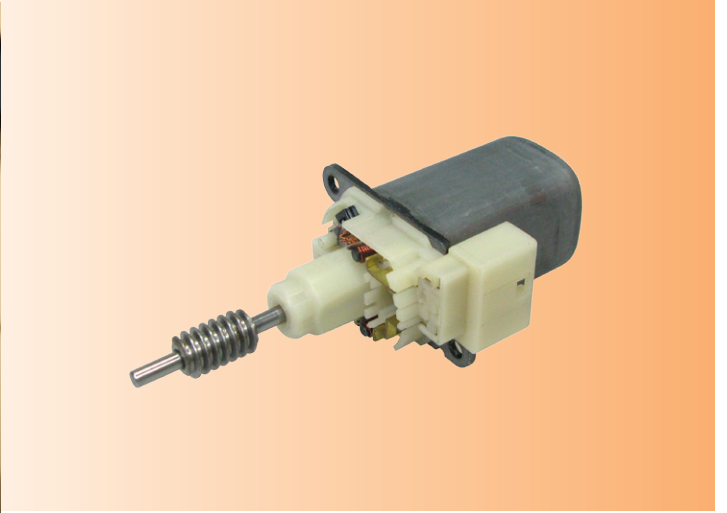

"Technology Leadership"

- Compact size
- High power & torque
- Improved sound quality
- Supports IP63 actuator design

"The Safe Choice"

- Automotive motor technology leader
- Rigorous application testing
- Johnson Electric Production System
- Global manufacturing footprint