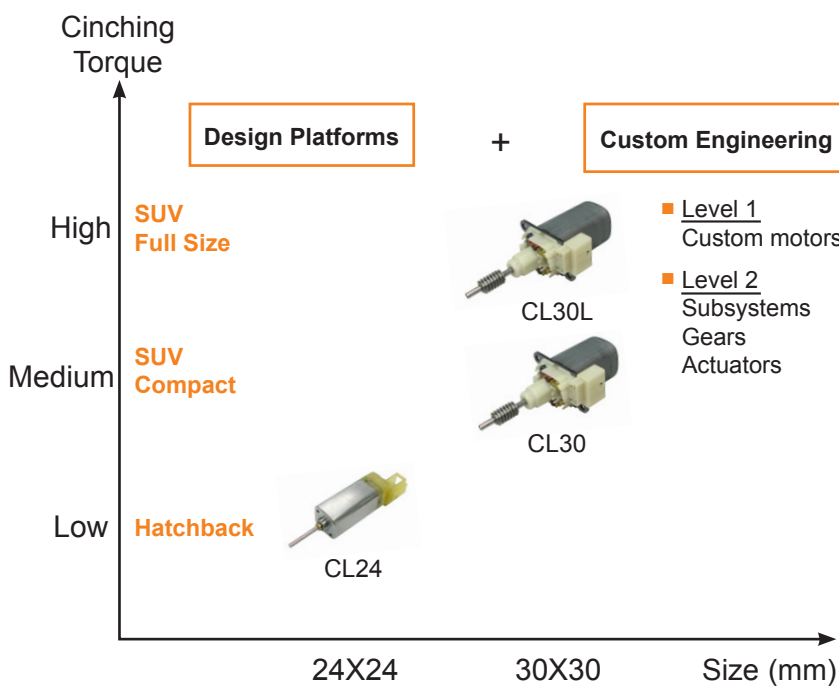

For more information, contact us at sales@johnsonelectric.com
www.johnsonelectric.com