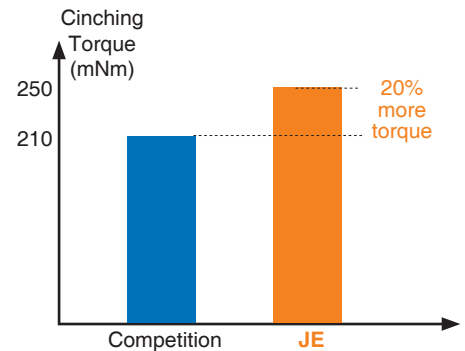

For more information, contact us at sales@johnsonelectric.com
www.johnsonelectric.com