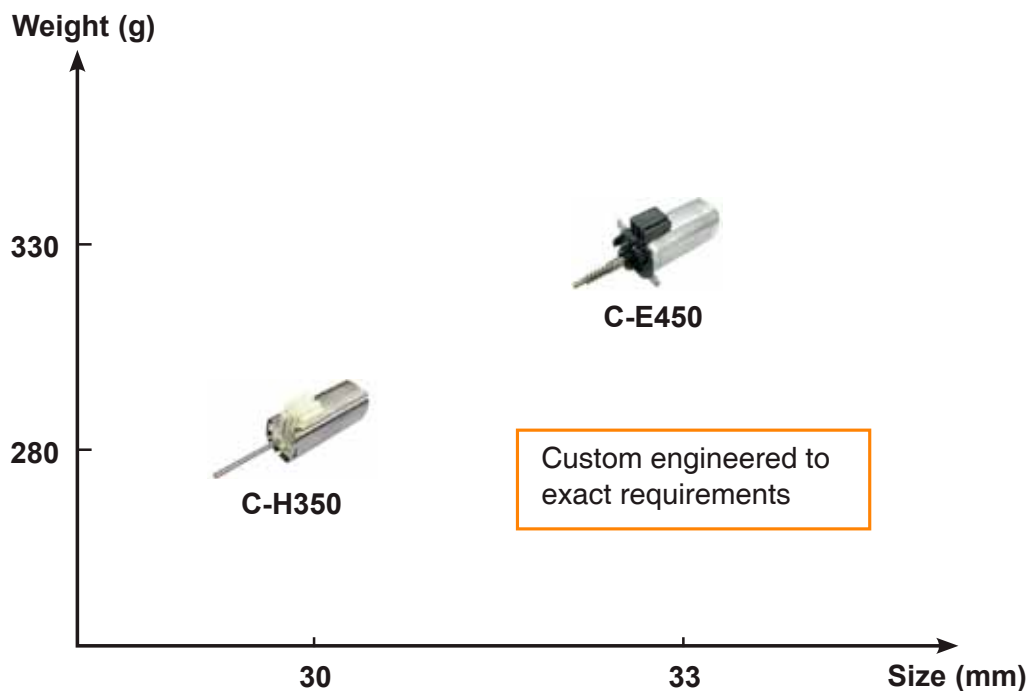

For more information, contact us at sales@johnsonelectric.com
www.johnsonelectric.com