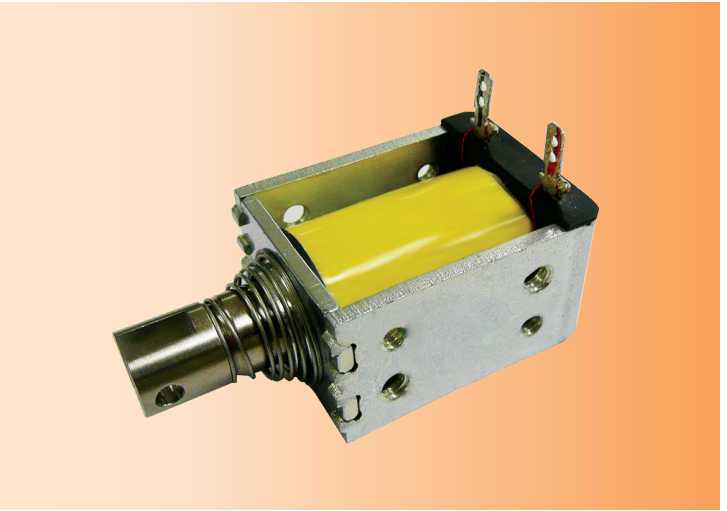

### "Technology Leadership"

- Strongest magnetic latching solenoids
- High power density
- Compact size
- Custom battery software performance

### "The Safe Choice"

- Latches in energized position with power off
- Highest holding force for tamper resistance
- Latching solenoids from the industry leader
- Custom engineering for unique applications

## Custom Magnetic Latching Solenoids for Industrial Instrumentation