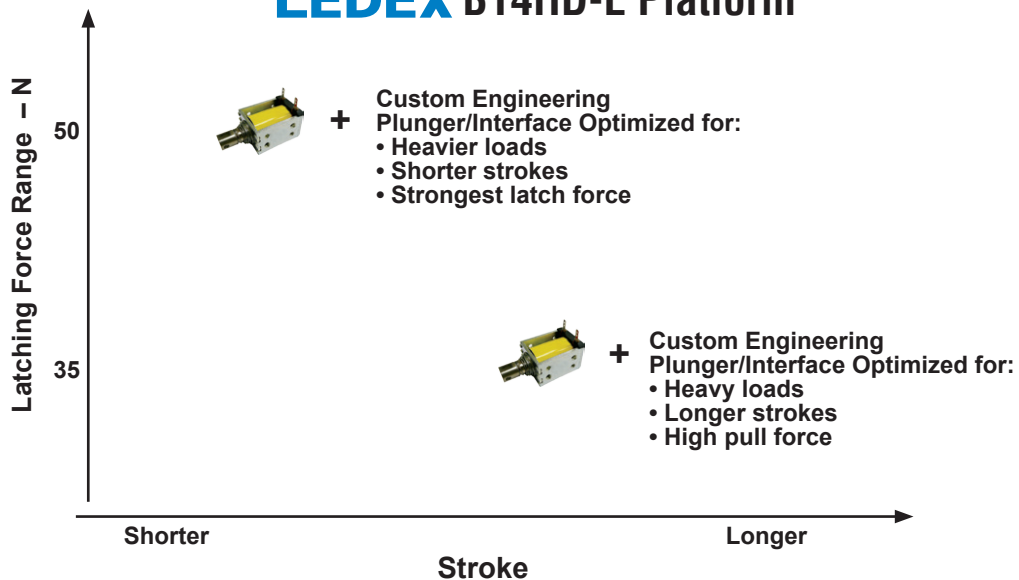

Custom Magnetic Latching Solenoids for Industrial Instrumentation

LEDEX B14HD-L Platform