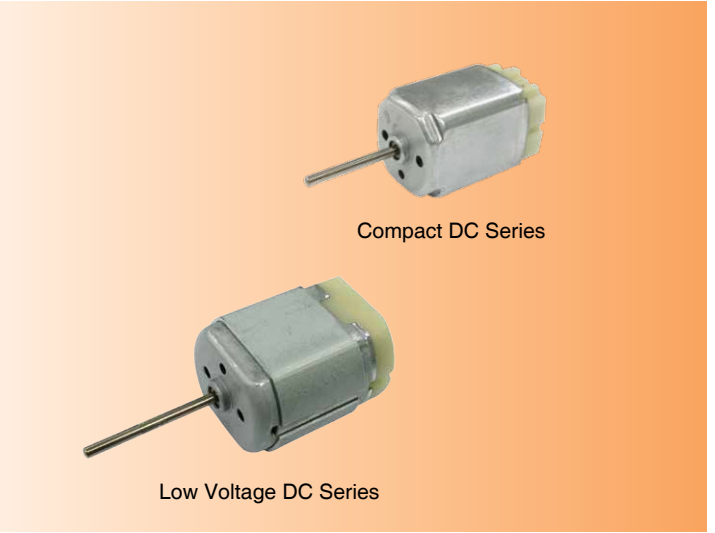

"Technology Leadership"

- Custom engineering solutions
- High torque density
- Low noise and low body vibration
- Compact package

"The Safe Choice"

- Custom engineered to exact requirements
- Reliability designed-in
- Assurance of supply and delivery
- Johnson Electric Production System

Compact DC Motor Platforms for Electric Steering Column Lock

JOHNSON MOTOR

For more information, contact us at sales@johnsonelectric.com
www.johnsonelectric.com