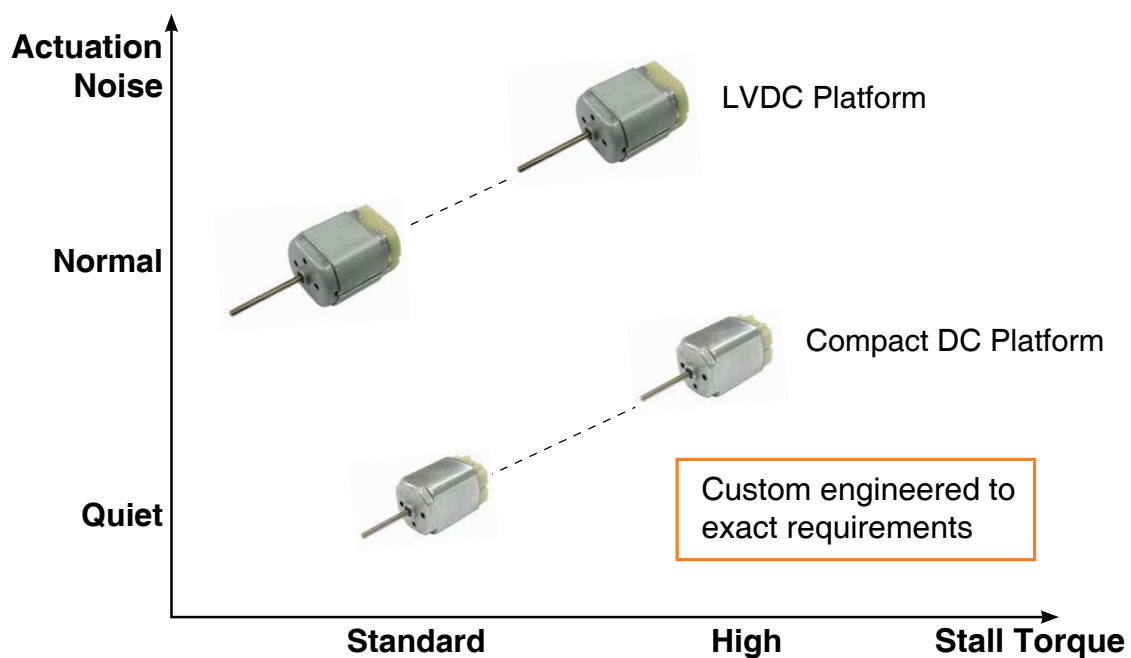

For more information, contact us at sales@johnsonelectric.com
www.johnsonelectric.com