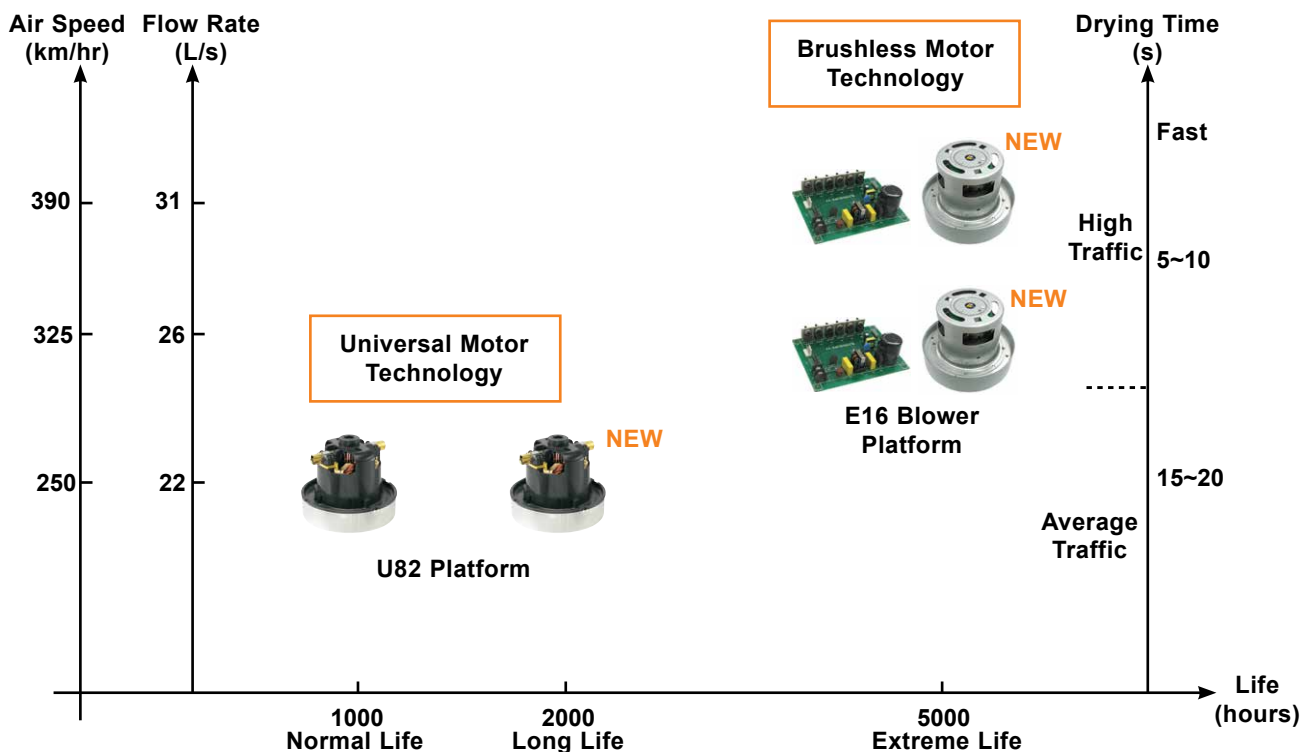

Custom Engineered Hand Dryer Blowers Fast Drying & Long Life

For more information, contact us at sales@johnsonelectric.com
www.johnsonmotor.com