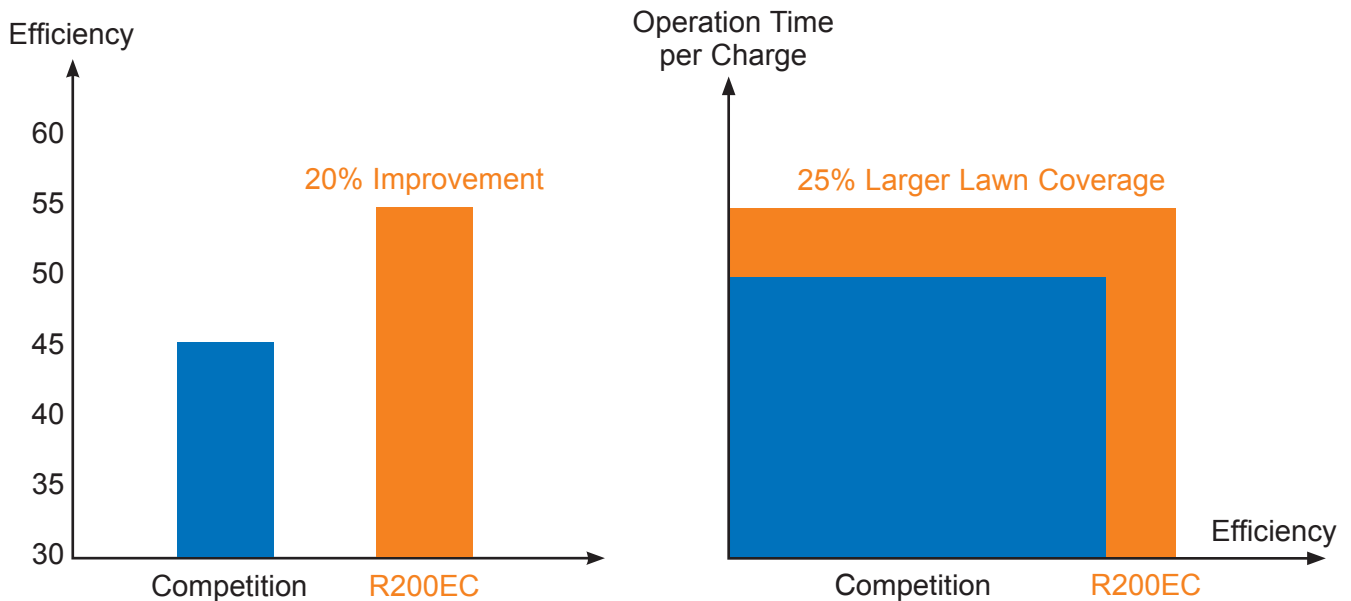

For more information, contact us at sales@johnsonelectric.com
www.johnsonelectric.com