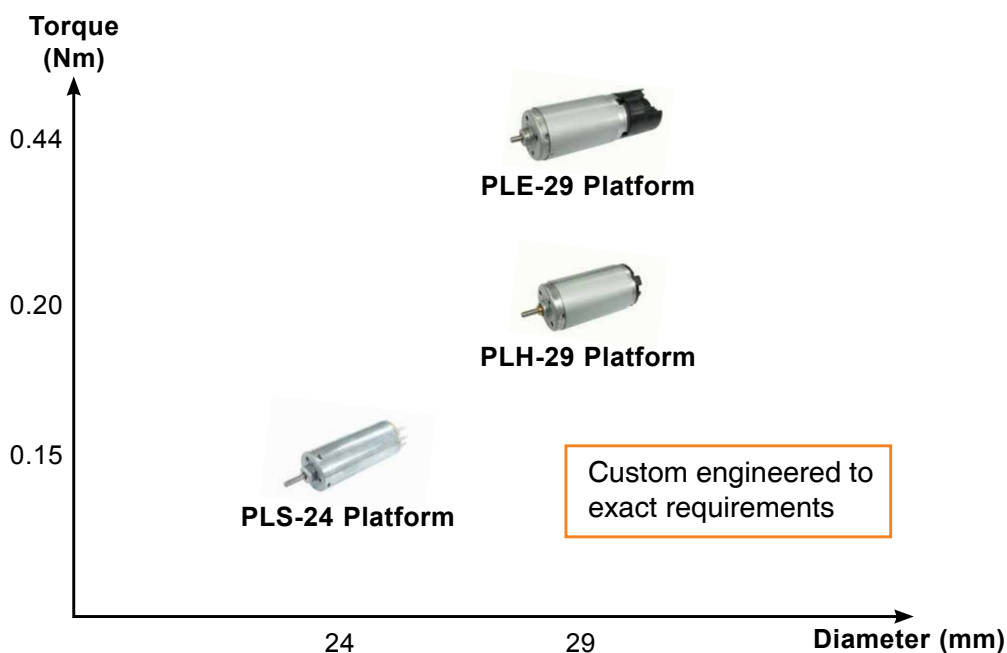

For more information, contact us at sales@johnsonelectric.com
www.johnsonelectric.com