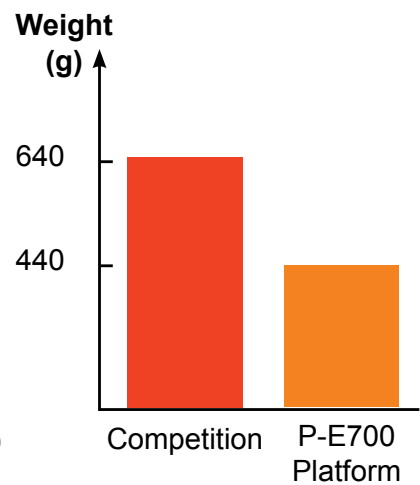

For more information, contact us at sales@johnsonelectric.com
www.johnsonelectric.com