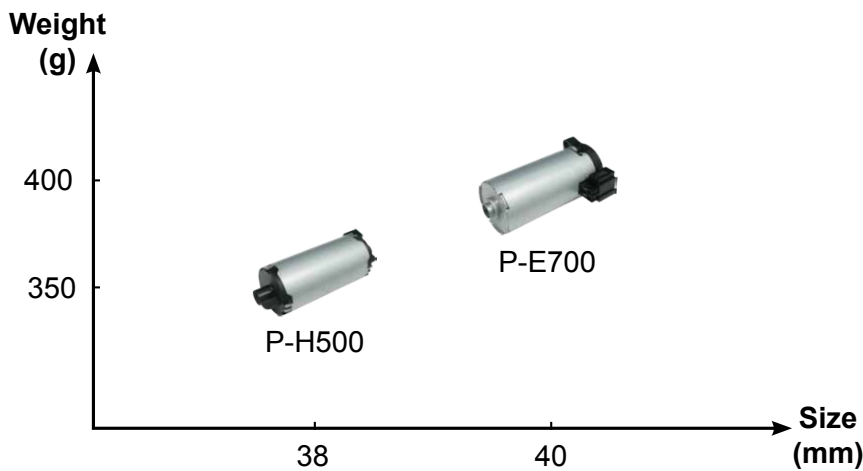

For more information, contact us at sales@johnsonelectric.com
www.johnsonelectric.com